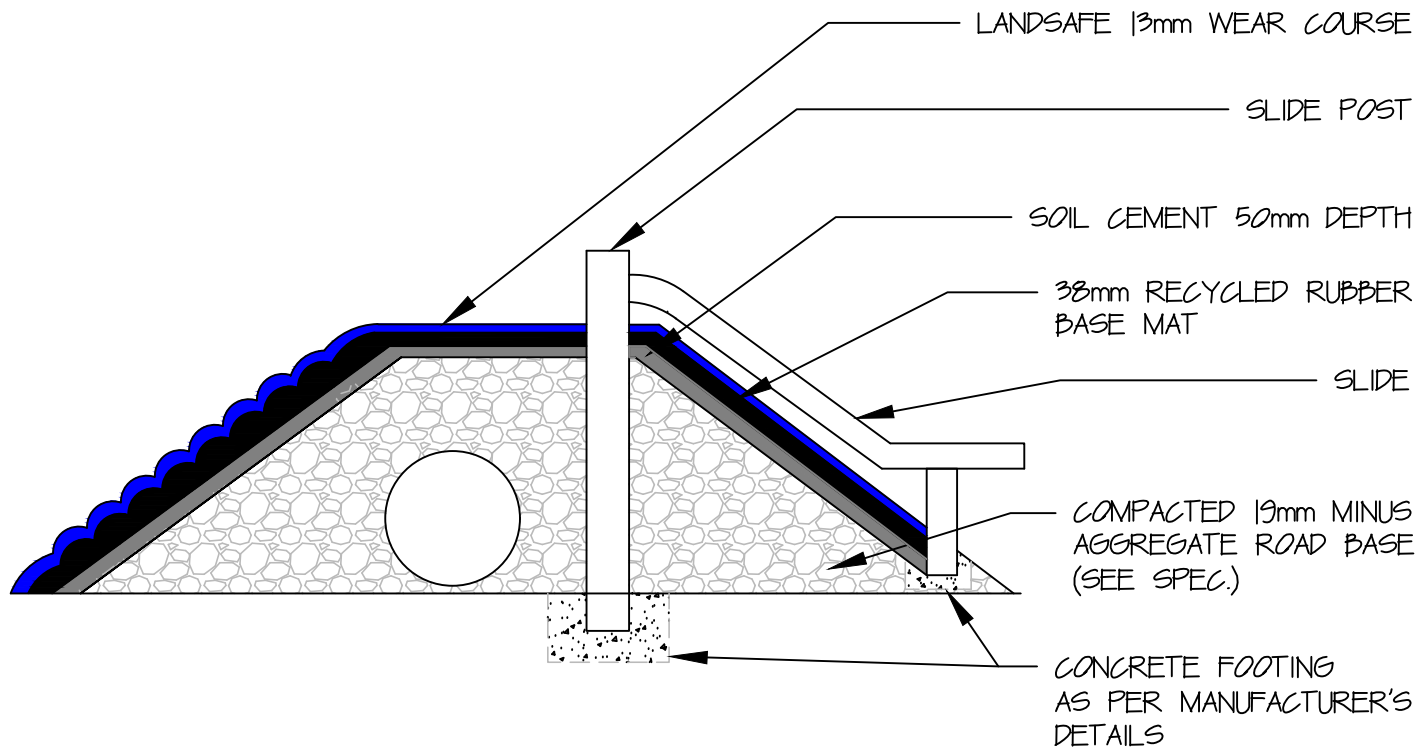

LANDSAFE®

REV	DATE	DESCRIPTION

TYPICAL RUBBER MOUND WITH CLIMBING FEATURES, SLIDE & TUNNEL
SCALE: NTS

Marathon Surfaces Inc.
Surrey, BC Canada
Tel: 604-878-0625

DESIGN	DATE	SCALE	APP'D	DATE

22/08/18 NTS

MARATHON