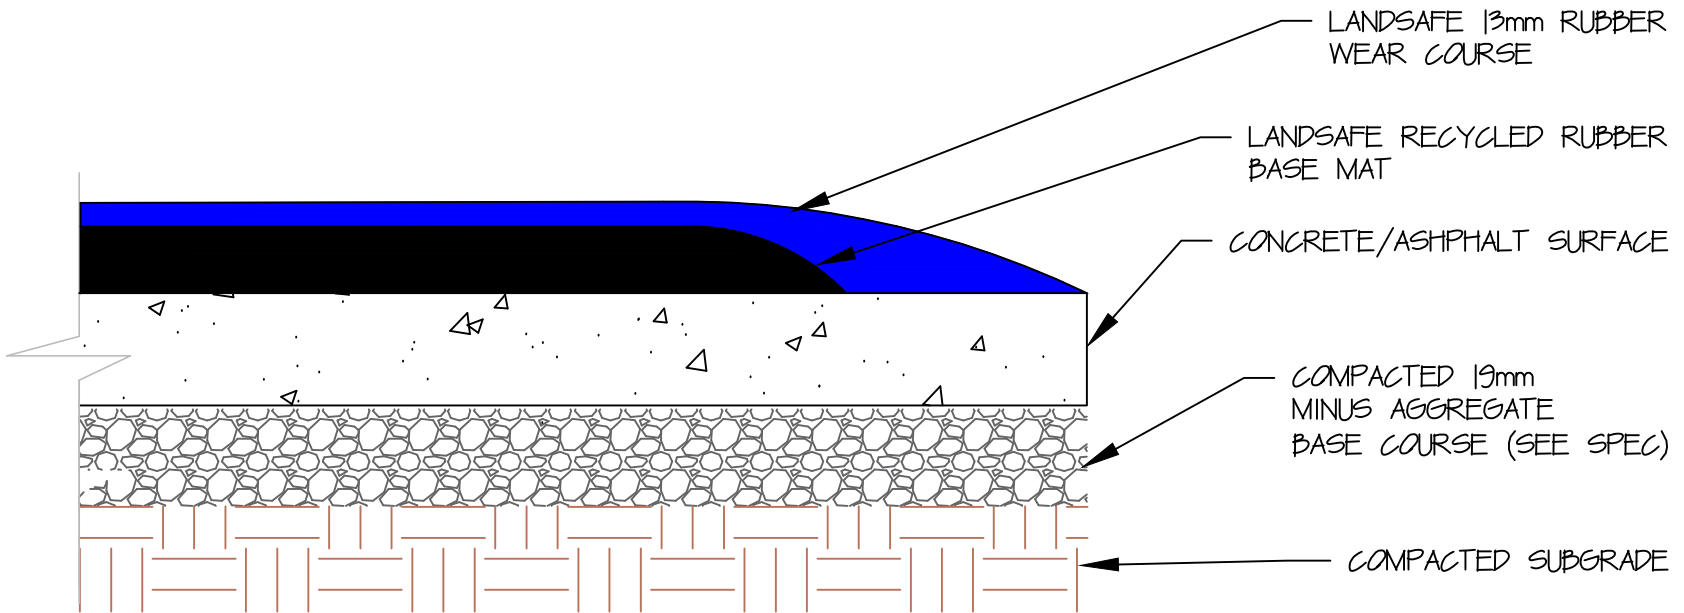

LANDSAFE®

REV	DATE	DESCRIPTION

TYPICAL EDGE DETAIL WITHOUT CURB - WITH RECYCLED RUBBER BASE
SCALE: NTS

Marathon Surfaces Inc.
Surrey, BC Canada
Tel: 604-878-0625

DESIGN	DATE	SCALE	APP'D
DRAWN	22/08/18	NTS	
DATE			
MARATHON			