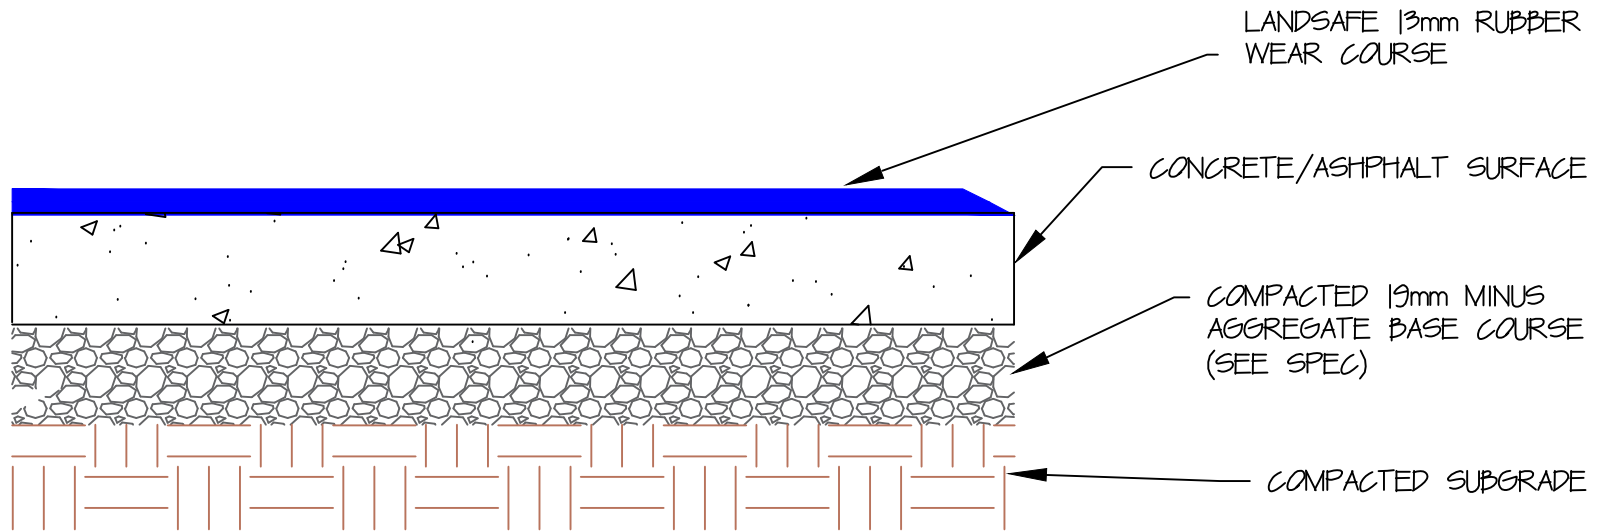

LANDSAFE[®]

REV	DATE	DESCRIPTION

TYPICAL EDGE DETAIL WITHOUT CURB OR LANDSAFE RUBBER BASE MAT
SCALE: NTS

Marathon Surfaces Inc.
Surrey, BC Canada
Tel: 604-878-0625

DESIGN	CLW	APP'D
DATE	22/08/18	SCALE
		NTS
DESIGNED BY		REV 1/05
MARATHON		