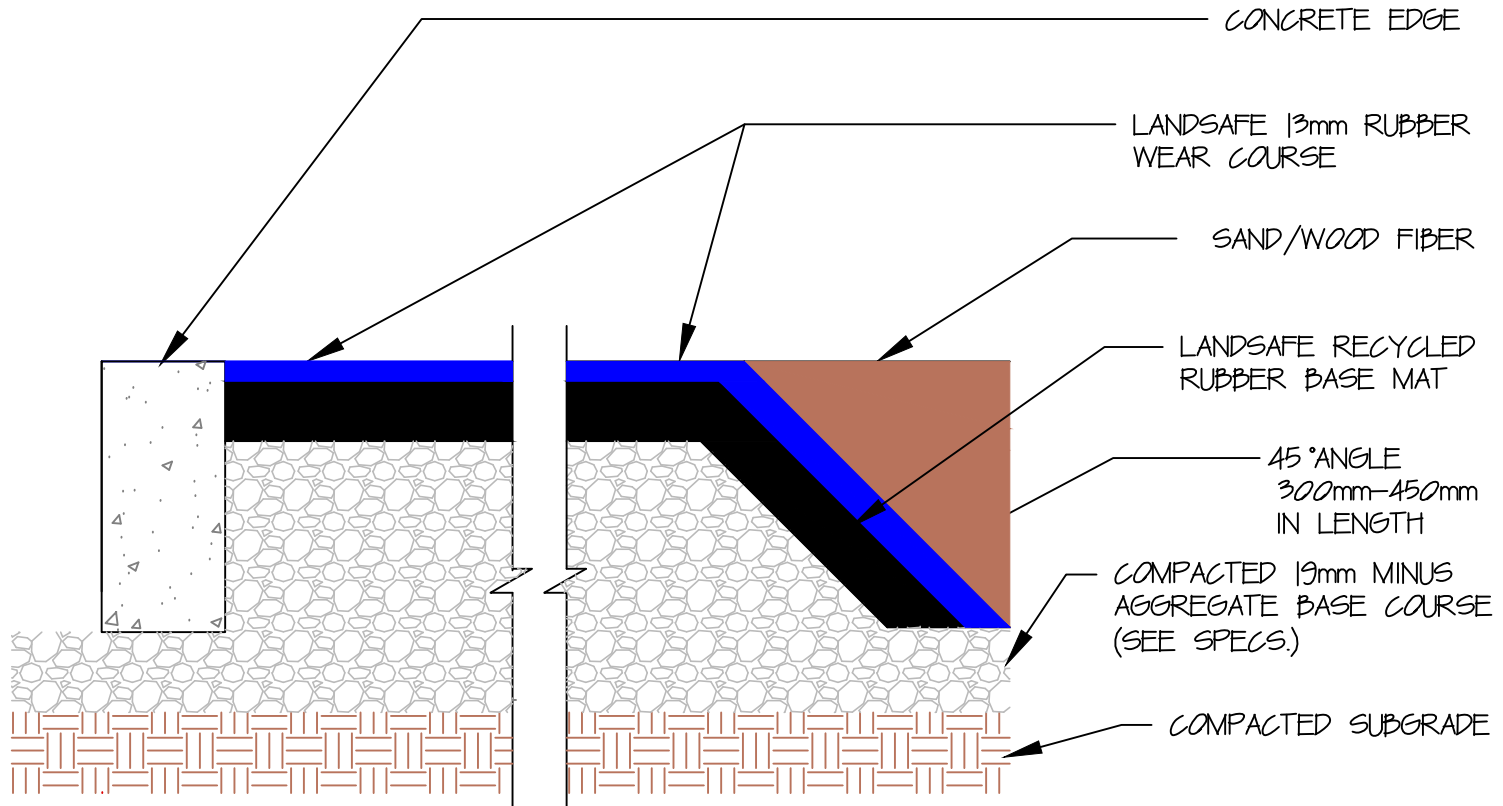

LANDSAFE®

REV	DATE	DESCRIPTION

TYPICAL LANDSAFE BURIED EDGE DETAILS
SCALE: NTS

Marathon Surfaces Inc.
Surrey, BC Canada
Tel: 604-878-0625

DESIGN	CHKD.	APPD.
DATE	SCALE	NTS
22/08/18		
MARATHON		