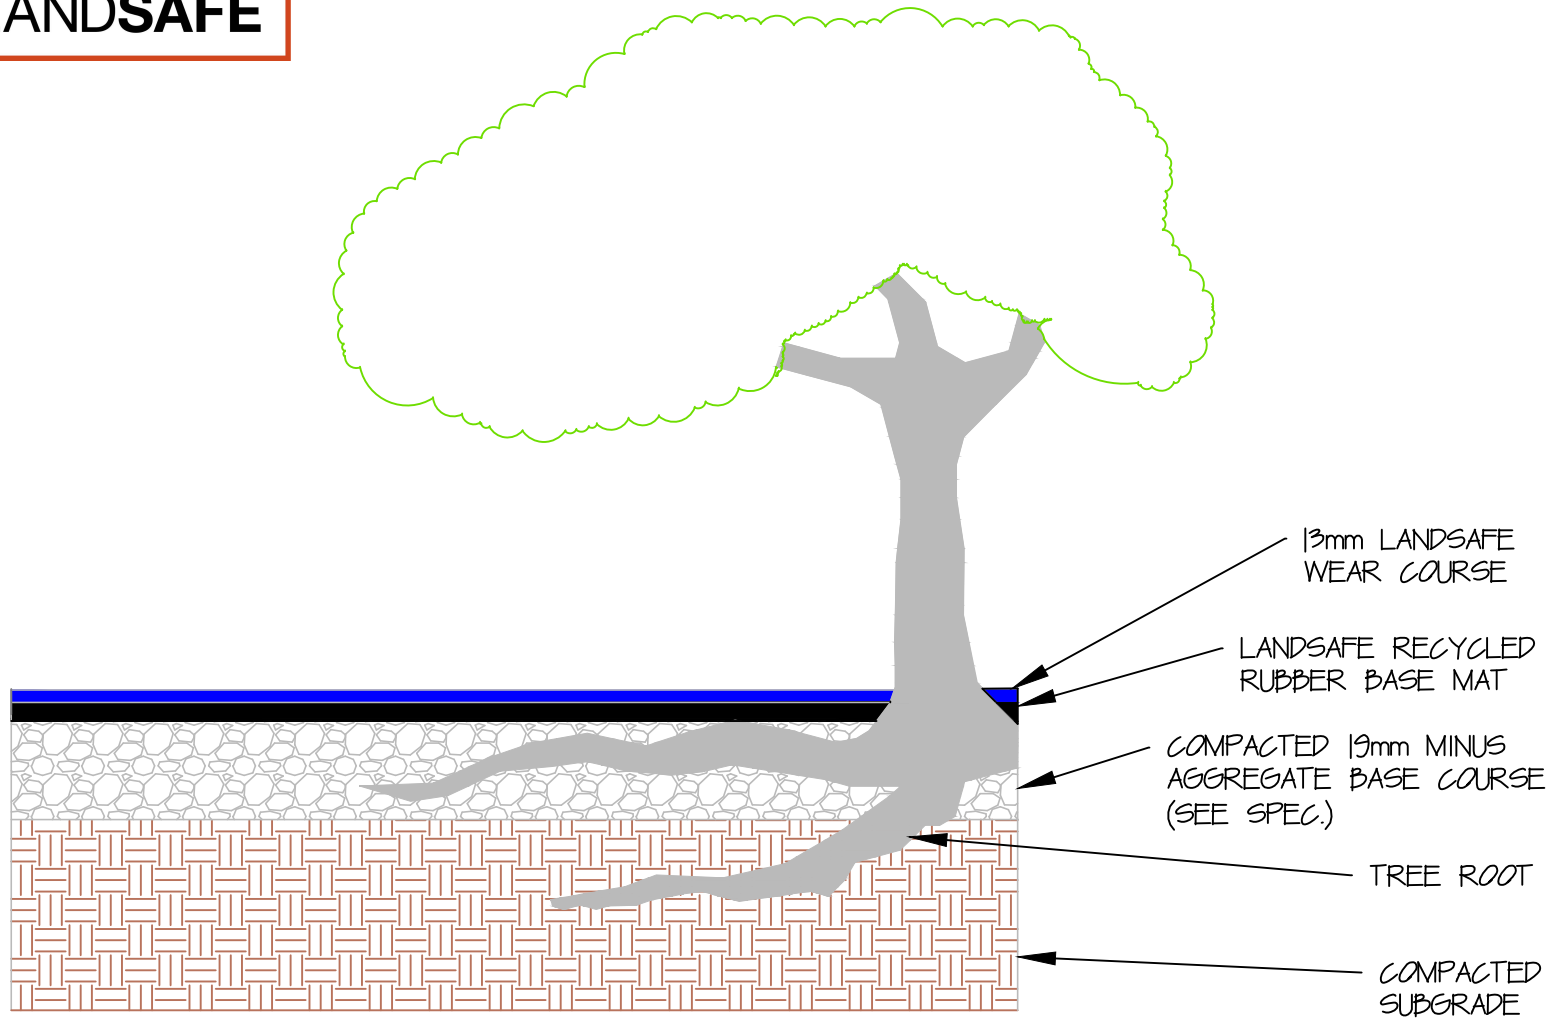

LANDSAFE®

REV	DATE	DESCRIPTION

TYPICAL RUBBER OVER TREE ROOT
SCALE: NTS

Marathon Surfaces Inc.
Surrey, BC Canada
Tel: 604-878-0625

DESIGN	DATE	SCALE	APP'D	DATE

DESIGNED BY: MARATHON