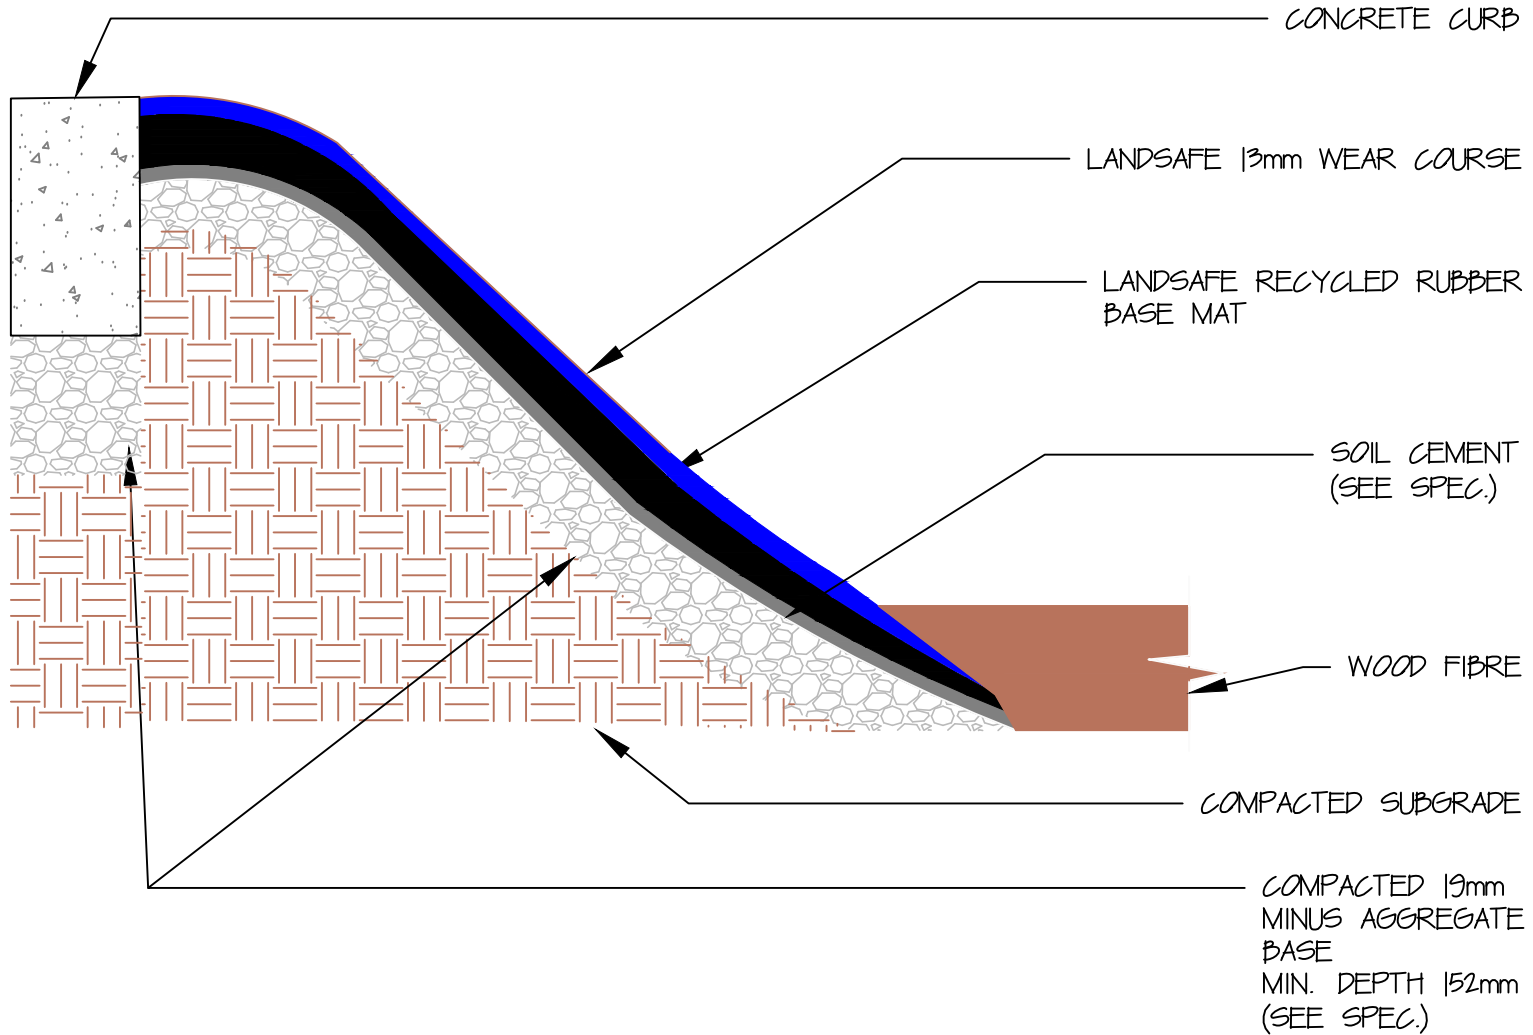

LANDSAFE®

REV	DATE	DESCRIPTION

TYPICAL LANDSAFE RUBBER ON A HILLSIDE WITH BURIED EDGE
SCALE: NTS

Marathon Surfaces Inc.
Surrey, BC Canada
Tel: 604-878-0625

DESIGN	CHKD.	APPD.
DATE	22/08/18	SCALE
DRAWING NO.		REV. NO.
MARATHON		